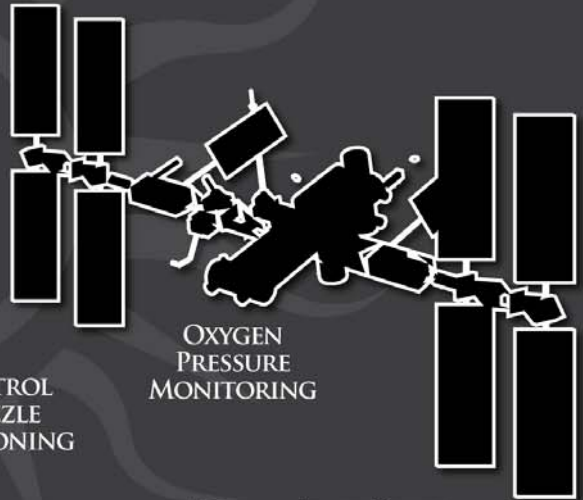

SPACE & SATELLITE

"PRESSURE INSTRUMENTATION FOR THE TOUGHEST APPLICATIONS"

PROPELLANT MONITORING SYSTEMS